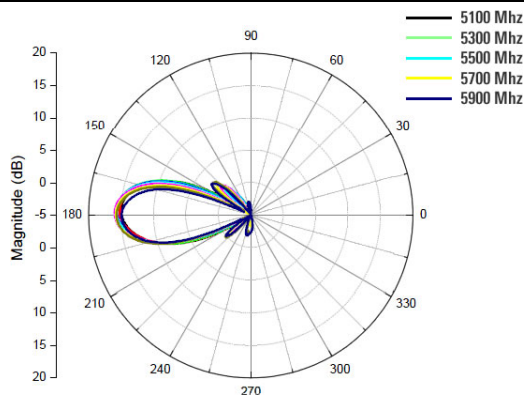

Horizontal

Co-Polarization

Cross-Polarization