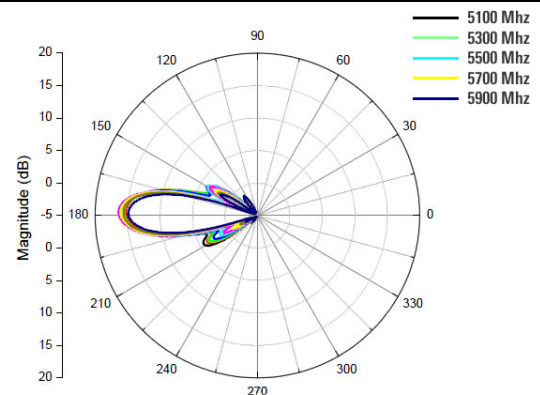

Vertical

Co-Polarization

Cross-Polarization